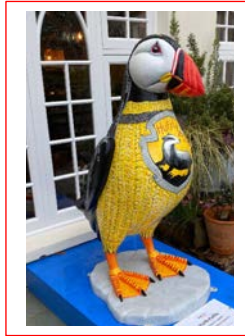

Sponsor: Appleby
Painted by Victoria Kinnersly

Lot 4

ELEANOR