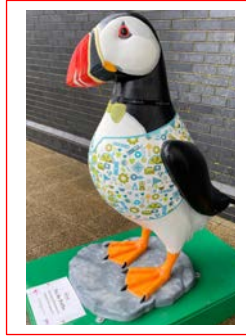

Lot 51

PAT THE PUFFIN

Sponsor: Resolution IT
Painted by Resolution IT